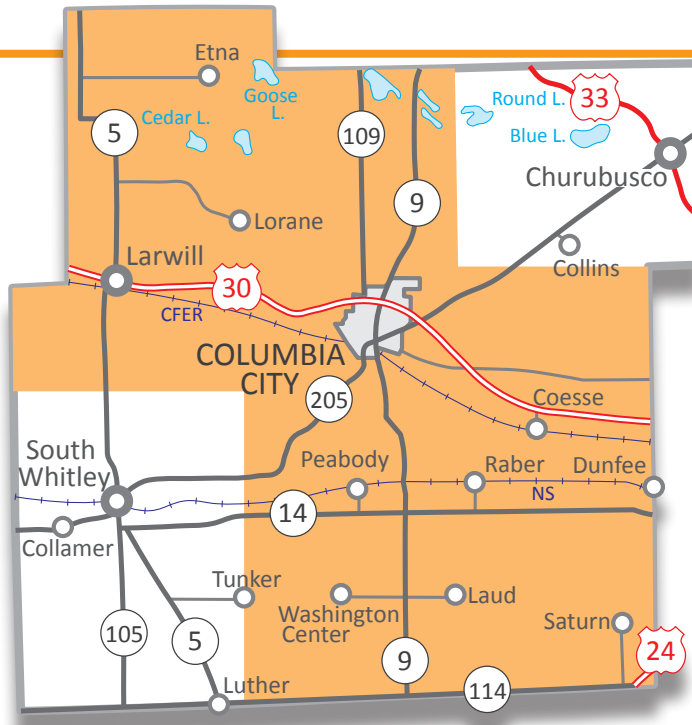

UTILITIES

Water Services	City of Columbia City/U.S. 30 East Capacity: 3,000,000 gpd; 1,800,000 gpd excess Columbia City Municipal Utilities | 260-248-5100
Sewer Services	City of Columbia City/surrounding areas Capacity: 3,500,000 gpd; 2,100,000 gpd excess Columbia City Wastewater Treatment Plant | 260-248-5110
Electric	Indiana Municipal Power Agency, distributed by Columbia City Susan Reed, Economic Development & Member Services Manager | 317-575-3879
Natural Gas	NIPSCO
Telecommunications	CenturyLink Jack Moore | 260-244-2999 | jack.d.moore@embarq.com

QUALITY OF PLACE

Bones Theatre	www.bonestheatre.com
Whitley County Chamber of Commerce	www.columbiacity.org
Columbia City Parks and Recreation	www.columbiacityparks.us
Old Settler's Day & Legion Festival	www.osdassociation.com
Parkview Whitley Hospital	www.parkview.com
Peabody Public Library	www.ppl.lib.in.us
Talk of the Town	www.talkofthetownwc.com
The Post & Mail newspaper	www.thepostandmail.com
Whitley County Community Foundation	www.whitleycountycommunityfoundation.org

For detailed sources, please visit our website - www.whitleyedc.com.