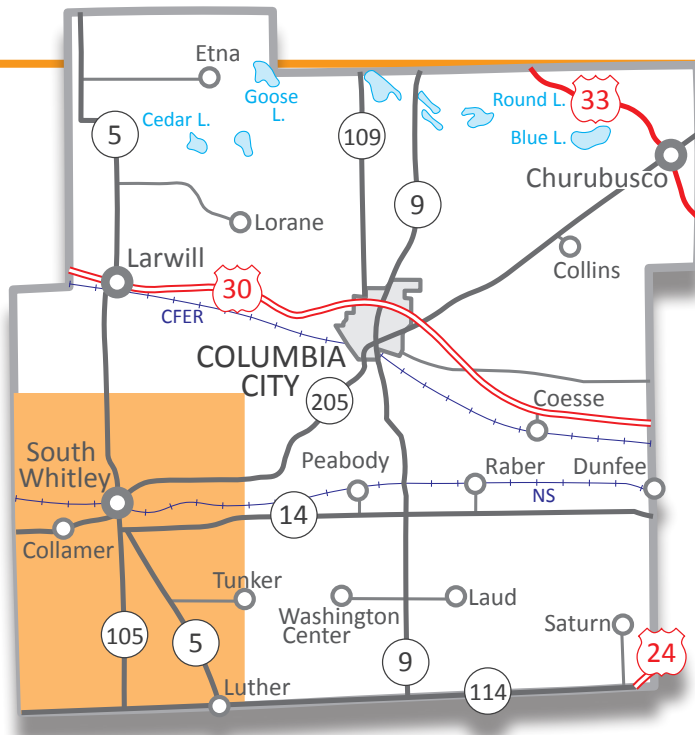

UTILITIES

Water Services	Town of South Whitley Capacity: 2,000,000 gpd; 1,800,000 gpd excess South Whitley Utilities | 260-723-4741
Sewer Services	Town of South Whitley Capacity: 450,000 gpd; 275,000 gpd excess South Whitley Wastewater Treatment Plant | 260-723-4020
Electric	Duke Energy, distributed by South Whitley South Whitley Utilities | 260-723-4741
Natural Gas	NIPSCO
Telecommunications	CenturyLink Jack Moore | 260-244-2999 | jack.d.moore@embarq.com

QUALITY OF PLACE

Eel River Trail	www.eelrivertrail.com
Fall Festival	www.southwhitleyfallfestival.com
Kent Theatre	www.swkenttheatre.com
Parkview Whitley Hospital	www.parkview.com
Whitley County Chamber of Commerce	www.columbiacity.org
South Whitley Library	www.swhitley.lib.in.us
Town Parks	
Tribune-News	
Whitley County Community Foundation	www.whitleycountycommunityfoundation.org

For detailed sources, please visit our website - www.whitleyedc.com.